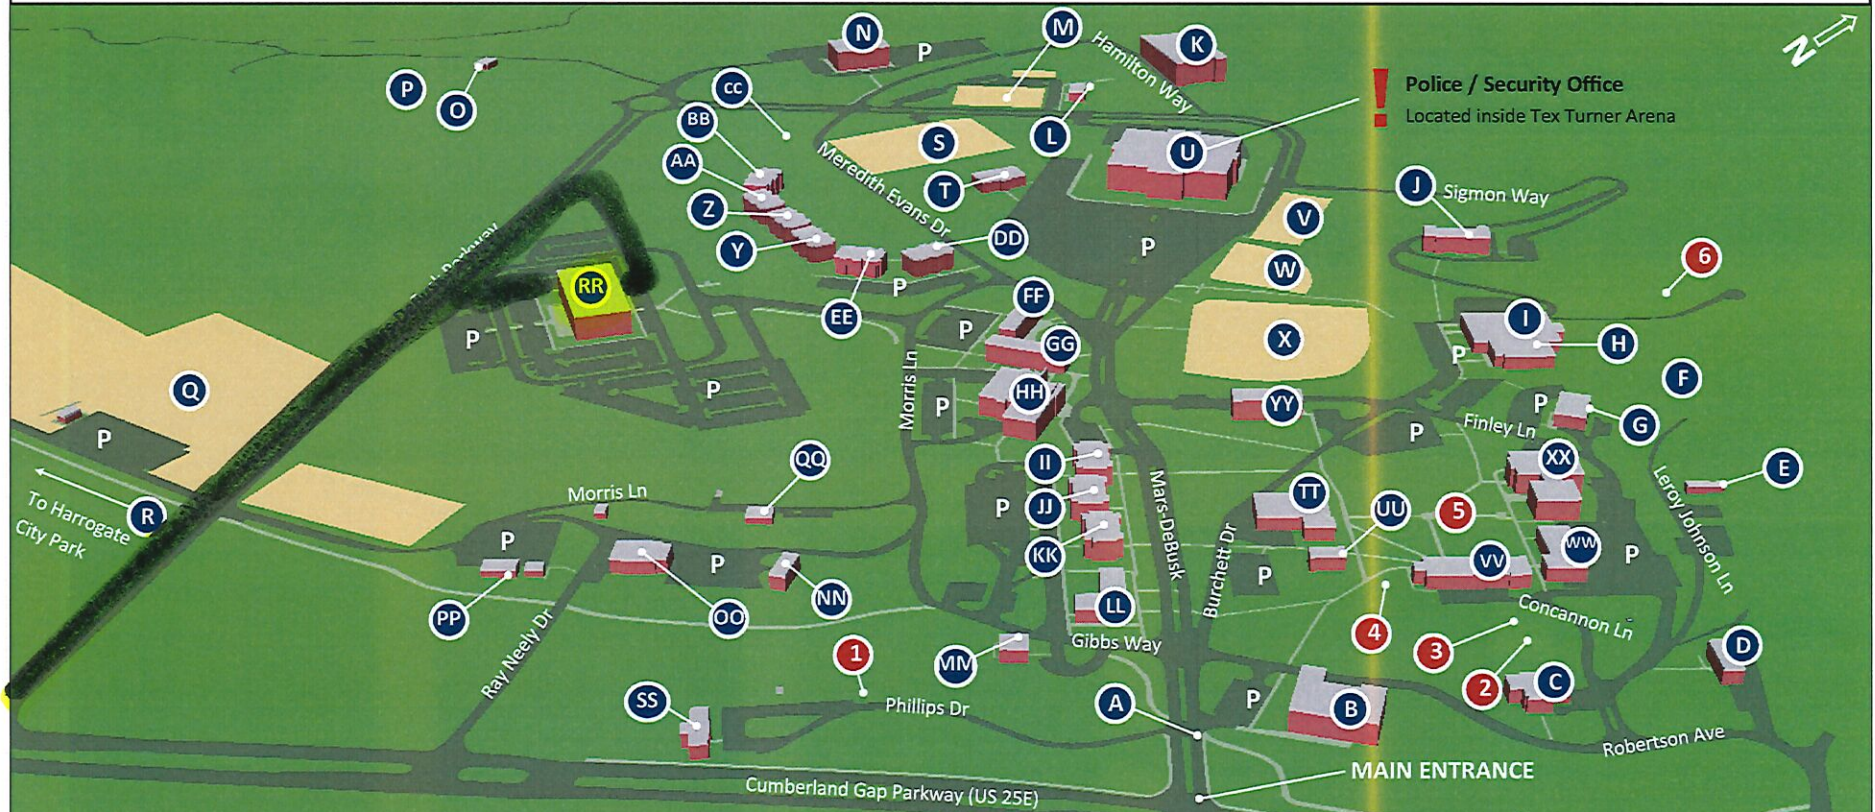

LMU

Lincoln Memorial University

Main Campus Map

Harrogate, Tennessee

- Campus Buildings
- Athletic Fields/Complexes
- Parking
- Sidewalks
- Roads

A	Lincoln Statue / Main Entrance	N	Business-Education Building	AA	Norton Hall	NN	Wildlife Biology Lab
B	Abraham Lincoln Library & Museum	O	Pace House	BB	Peters Hall	OO	Maintenance Building
C	President's Home/WH Smith Manor	P	Organic Garden	CC	Residence Hall(Under Construction)	PP	Phillips Vet Tech Center
D	Kresge Hall	Q	Golf Complex	DD	Langley Hall	QQ	Cumberland Mntn Research Center
E	Water Filtration Plant	R	Harrogate City Park	EE	Shelton Hall	RR	DeBusk College of Osteopathic Med
F	Water Storage	S	Soccer Field	FF	West Hall	SS	Byram Hall
G	Sigmon Communications Center	T	Schenck Center	GG	Liles Hall	TT	Duke Hall/Sam & Sue Mars Performing Arts Center
H	Mary S. Annan Natatorium	U	Tex Turner Arena	HH	Student Center	UU	Elizabeth D. Chinnock Chapel
I	Mary E. Mars Gymnasium	V	Annan Tennis Courts	II	Dishner Hall	VV	Avery Hall
J	Grant-Lee Hall	W	Dorothy Neely Field (Softball)	JJ	Mitchell Hall	WW	Farr-Chinnock Hall/JFW Academy
K	Hamilton Math and Science Building	X	Lamar Hennon Field (Baseball)	KK	Pope Hall	XX	Resources Center (Library)
L	Poteat Tennis Complex	Y	Burchett Hall	LL	LaFrentz-Poole Hall		
M	Tennis Courts	Z	McClelland Hall	MM	Munson House		
						YY	DAR-Whitford Hall
						1	Huff Tower
						2	Spring House
						3	Amphitheatre
						4	Alpha Alumni Park
						5	Campus Quad
						6	Democrat Hollow / Ropes Course